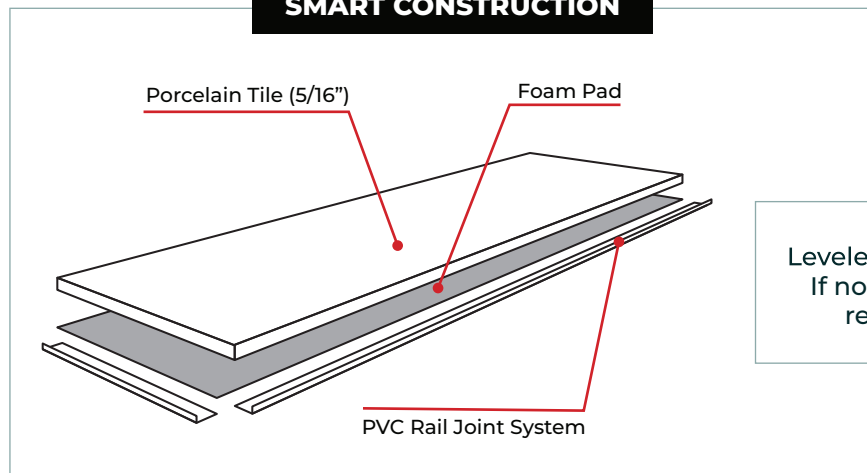

WHY PEOPLE LOVE SIMPLINSTALL

- **Cleaner & Faster Install:** No mortar required!
- **Tool Light:** Less tools required than with a traditional tile installation.
- **No adhesives:** Thanks to its built-in rail joining system.
- **Versatile Installation:** Suitable for above, on, and below-grade residential use.
- **Compatible** with underfloor heating.
- **Pet Proof:** Resists staining caused by pet domestic cat or dog) stains.

BUILT TO PERFORM

- **Waterproof.**
- **Dent, scratch and fade-resistant.**
- **Durable** like traditional tiling, with a faster and easier installation.

SMART CONSTRUCTION

Sold Exclusively at Floor & Decor[®]